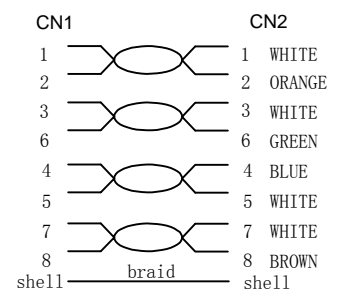

WIRING DIAGRAM

NOTE:

1. ELECTRICAL TEST:100% OPEN SHORT, MISS WIRE TEST
2. FLUKE Channel LINK TEST:
TEST LIMIT:ISO11801 Channel Class EA
3. Working temperature:-20°C~+75°C
4. RoHS2.0 AND REACH compliant
5. Spray WORD:IT-Budget CAT.6A S/FTP 26AWG LSZH 500MHz
ISO/IEC 11801 & EN 50173-1 & ANSI/TIA-568-C.2

MATERIAL LIST:

③	OVER MOLD	PVC 75A	2	
②	PLUG	RJ45 8P8C SHIELDED PIN GOLD PLATED 3U", THE SHELL PLATED NICKEL, COLOUR:TRANSPARENT BLUE	2	
①	CABLE	S/FTP CAT. 6A (26AWG BC*1P+AL-FOIL)*4PAIR+Braid(AL-MG) JACKET:LSZH(IEC60332-1-2), OD:6.0±0.2MM	1	
NO.	PARTS NAME	SPECIFICATION STANDARD	QT' Y	REMARK

COLOR: RED (PANTONE 199C)	
Item No.	Length (mm)
90ITB6A7PK025R	250 ± 10
90ITB6A7PK05R	500 ± 20
90ITB6A7PK1R	1000 ± 20
90ITB6A7PK15R	1500 ± 30
90ITB6A7PK2R	2000 ± 30
90ITB6A7PK3R	3000 ± 50
90ITB6A7PK5R	5000 ± 100
90ITB6A7PK75R	7500 ± 150
90ITB6A7PK10R	10000 ± 300
90ITB6A7PK150R	15000 ± 300
90ITB6A7PK20R	20000 ± 300

COLOR: GREEN (PANTONE 3278C)	
Item No.	Length (mm)
90ITB6A7PK025GR	250 ± 10
90ITB6A7PK05GR	500 ± 20
90ITB6A7PK1GR	1000 ± 20
90ITB6A7PK15GR	1500 ± 30
90ITB6A7PK2GR	2000 ± 30
90ITB6A7PK3GR	3000 ± 50
90ITB6A7PK5GR	5000 ± 100
90ITB6A7PK75GR	7500 ± 150
90ITB6A7PK10GR	10000 ± 300
90ITB6A7PK150GR	15000 ± 300
90ITB6A7PK20GR	20000 ± 300